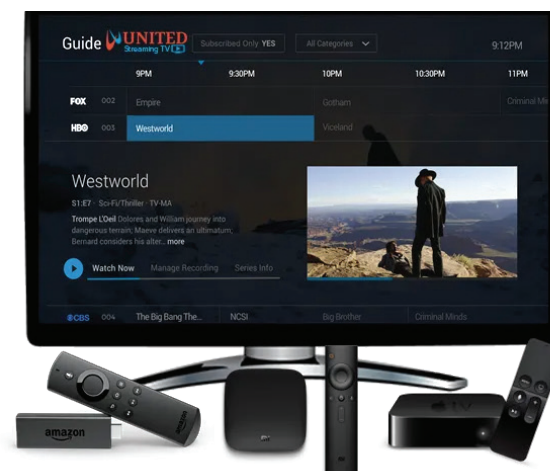

- **Local Channels**
- **Free HD**
- **Free DVR**
- **Free Playback TV**

getunited.com